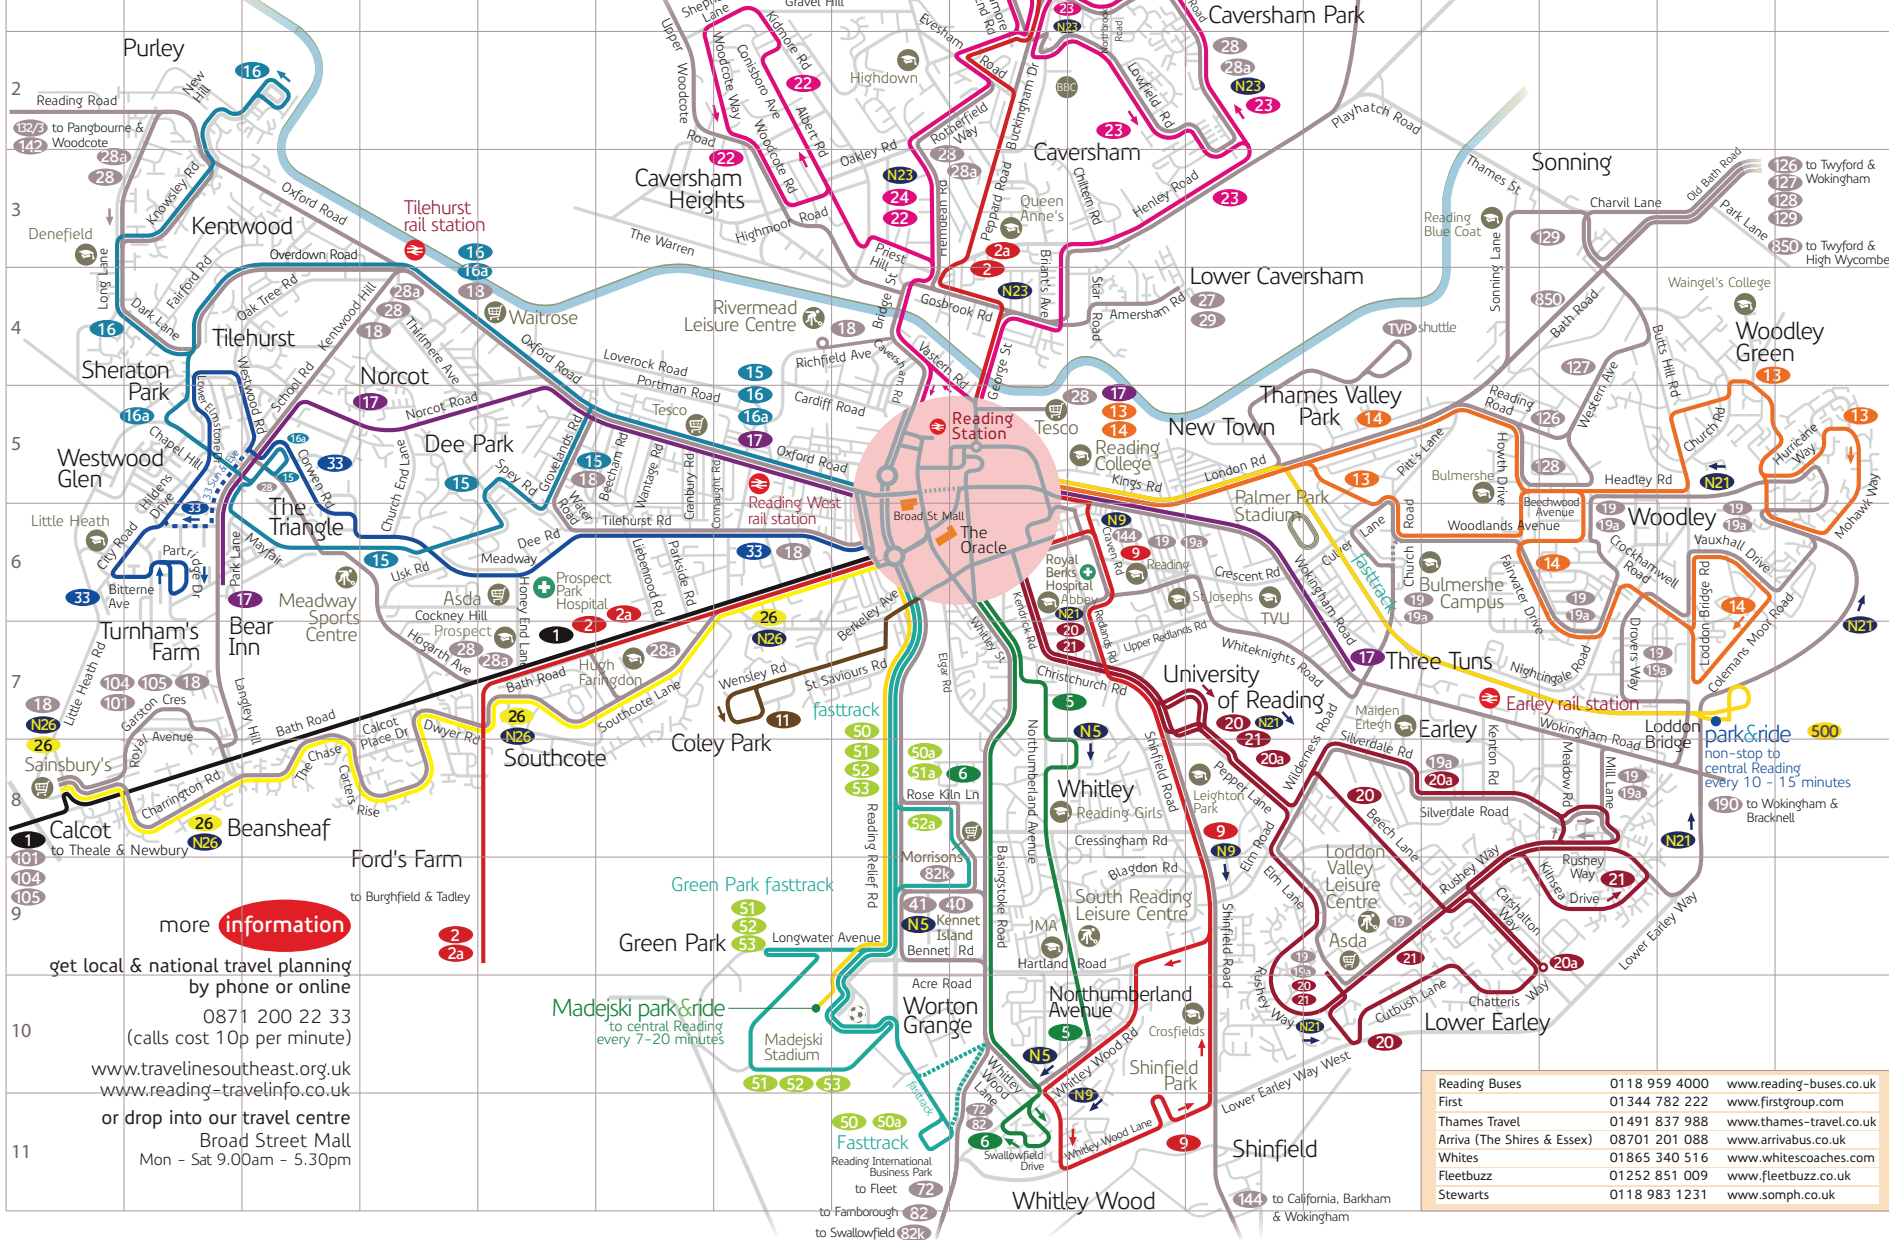

quality travel for Reading  
from November 2012

more **information**

get local & national travel planning  
by phone or online

0871 200 22 33  
(calls cost 10p per minute)

[www.travlinesoutheast.org.uk](http://www.travlinesoutheast.org.uk)  
[www.reading-travelinfo.co.uk](http://www.reading-travelinfo.co.uk)

or drop into our travel centre  
Broad Street Mall  
Mon - Sat 9.00am - 5.30pm

Reading Buses	0118 959 4000	<a href="http://www.reading-buses.co.uk">www.reading-buses.co.uk</a>
First	01344 782 222	<a href="http://www.firstgroup.com">www.firstgroup.com</a>
Thames Travel	01491 837 988	<a href="http://www.thames-travel.co.uk">www.thames-travel.co.uk</a>
Arriva (The Shires & Essex)	08701 201 088	<a href="http://www.arrivabus.co.uk">www.arrivabus.co.uk</a>
Whites	01865 340 516	<a href="http://www.whitescoaches.com">www.whitescoaches.com</a>
Fleetbuzz	01252 851 009	<a href="http://www.fleetbuzz.co.uk">www.fleetbuzz.co.uk</a>
Stewarts	0118 983 1231	<a href="http://www.somph.co.uk">www.somph.co.uk</a>